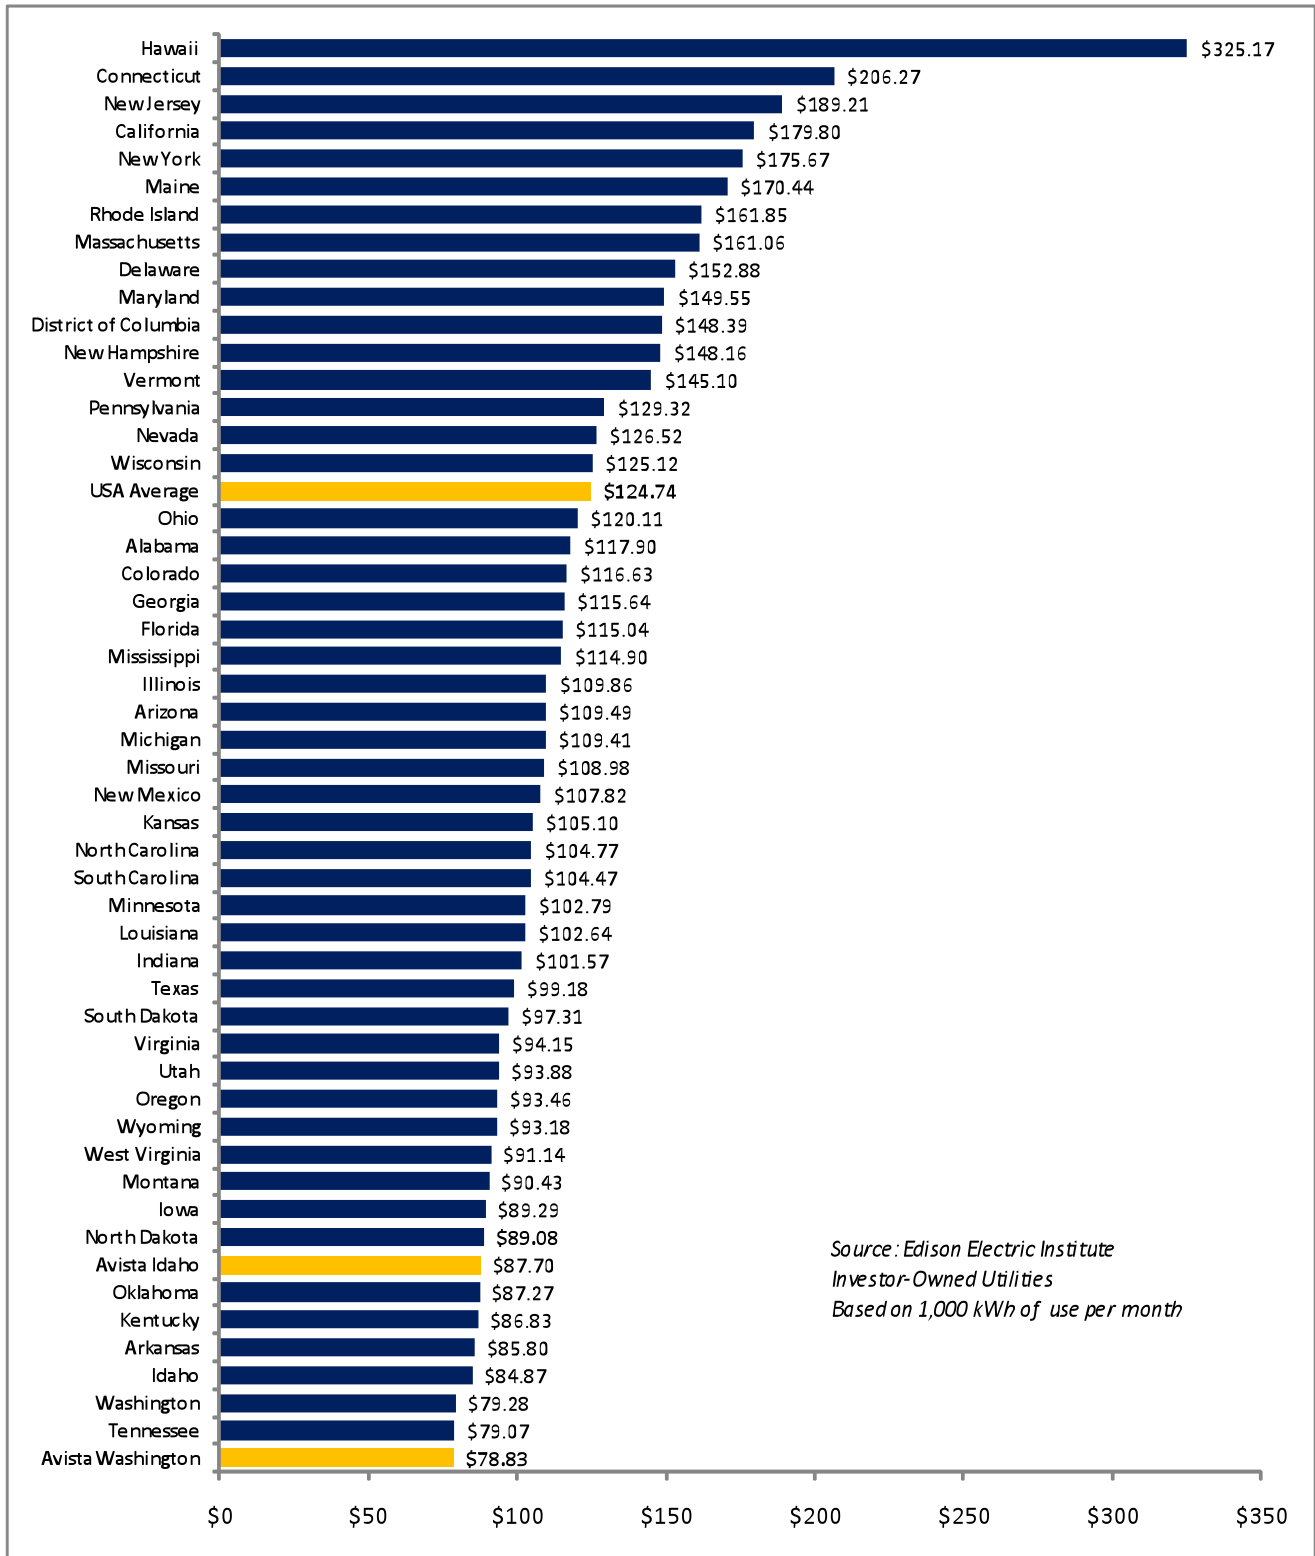

Average Residential Monthly Electric Bill 1,000 Kilowatt-Hours per Month December 2010

*Source: Edison Electric Institute
Investor-Owned Utilities
Based on 1,000 kWh of use per month*